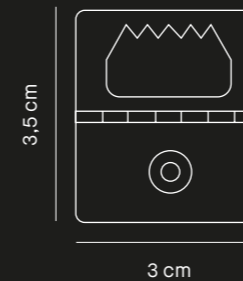

Suspension system

See website deknudtmirrors.com/faq

Depending on the suspension system, the matching accessories and suspension instructions are always included in the packaging of the mirror.

You will find helpful videos and advice on our website on our faq page and on the product page of your mirror.

Replacing mirrors without drilling new holes is now possible with our flexible and fast, easy suspension system. Check our website for more information.

Special suspension system only used for this mirror