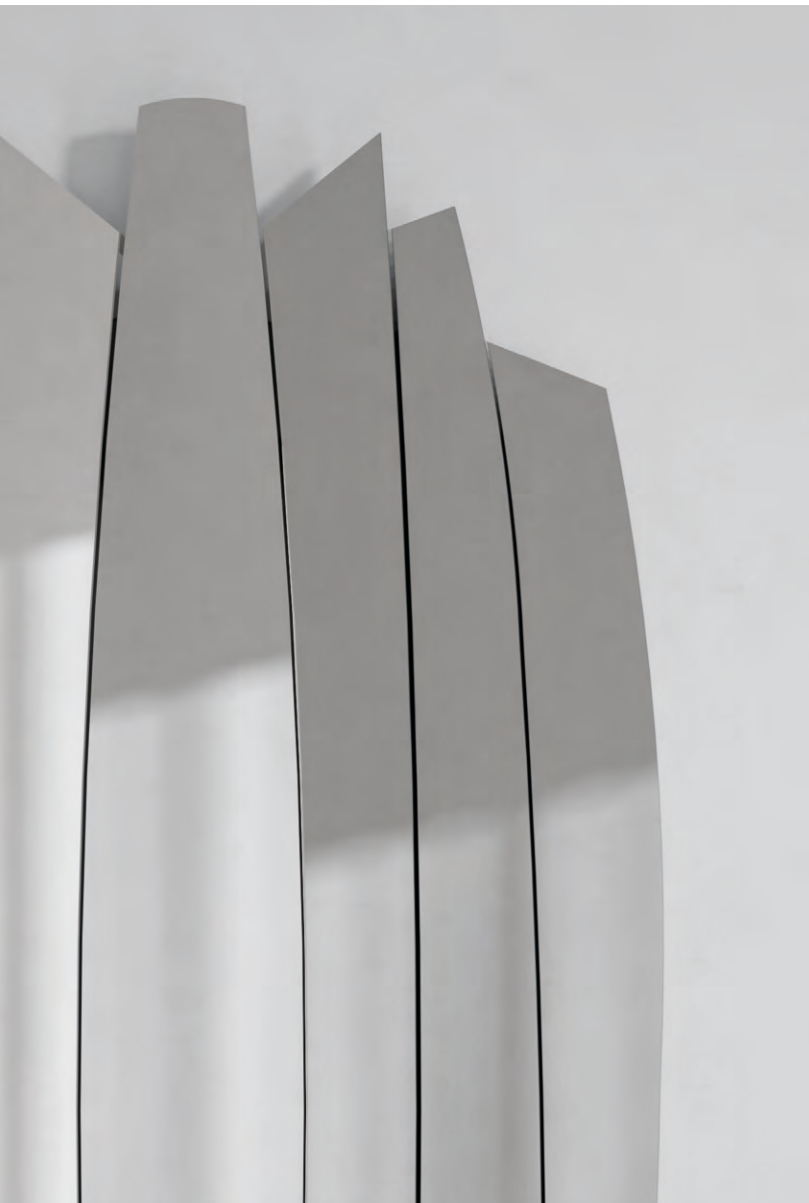

Tutti XL

Designed by
Annemie Vanzieleghem
see p. 121