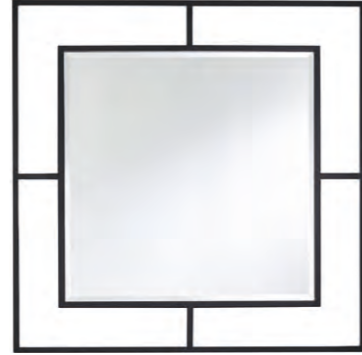

# Nico Square

Designed by  
Deknudt mirrors

mirrored glass  
+ metal frame + mdf

Black    Bronze

90 × 2 × 90 cm  
10,4 kg

- 8109.BRB
- 8109.BSB