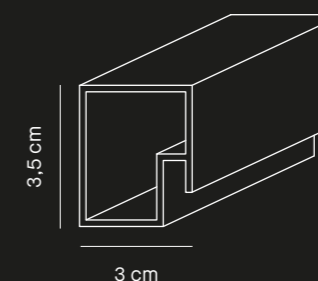

Suspension system

See website deknudtmirrors.com/faq

Depending on the suspension system, the matching accessories and suspension instructions are always included in the packaging of the mirror.

You will find helpful videos and advice on our website on our faq page and on the product page of your mirror.

Replacing mirrors without drilling new holes is now possible with our flexible and fast, easy suspension system. Check our website for more information.

Alu

Special suspension system only used for this mirror