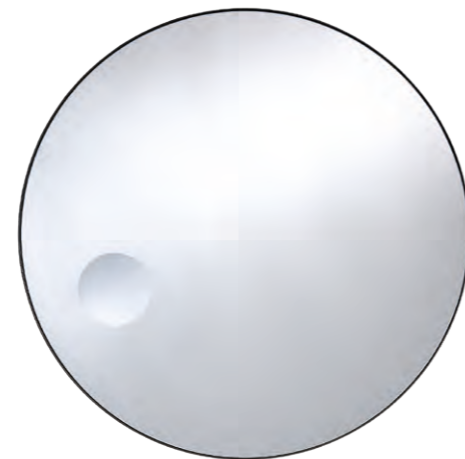

## Hoop Zoom M

p. 108  
Designed by  
Deknudt mirrors

mirrored glass  
+ magnifying (x2) mirror  
+ metal frame  
+ rotating suspension

Black Bronze White

85 × 2 × 85 cm  
10 kg

● 2881.258

● 2881.218

○ 2881.278