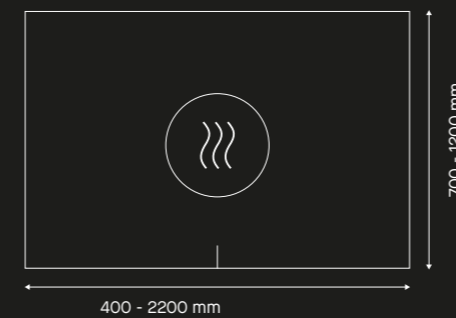

CUSTOM MADE
from 1 single piece