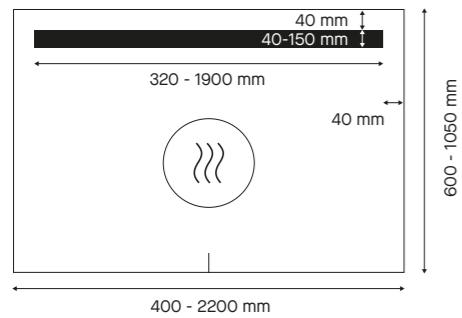

B.Light

p. 105
Designed by
Deknudt Mirrors

partially mirrored glass
+ metal frame + LED
+ optional heating mat

DEKNUDT MIRRORS

CUSTOM MADE
from 1 single piece

B.Light 1
2802.194

B.Light 1 Plus
2802.195