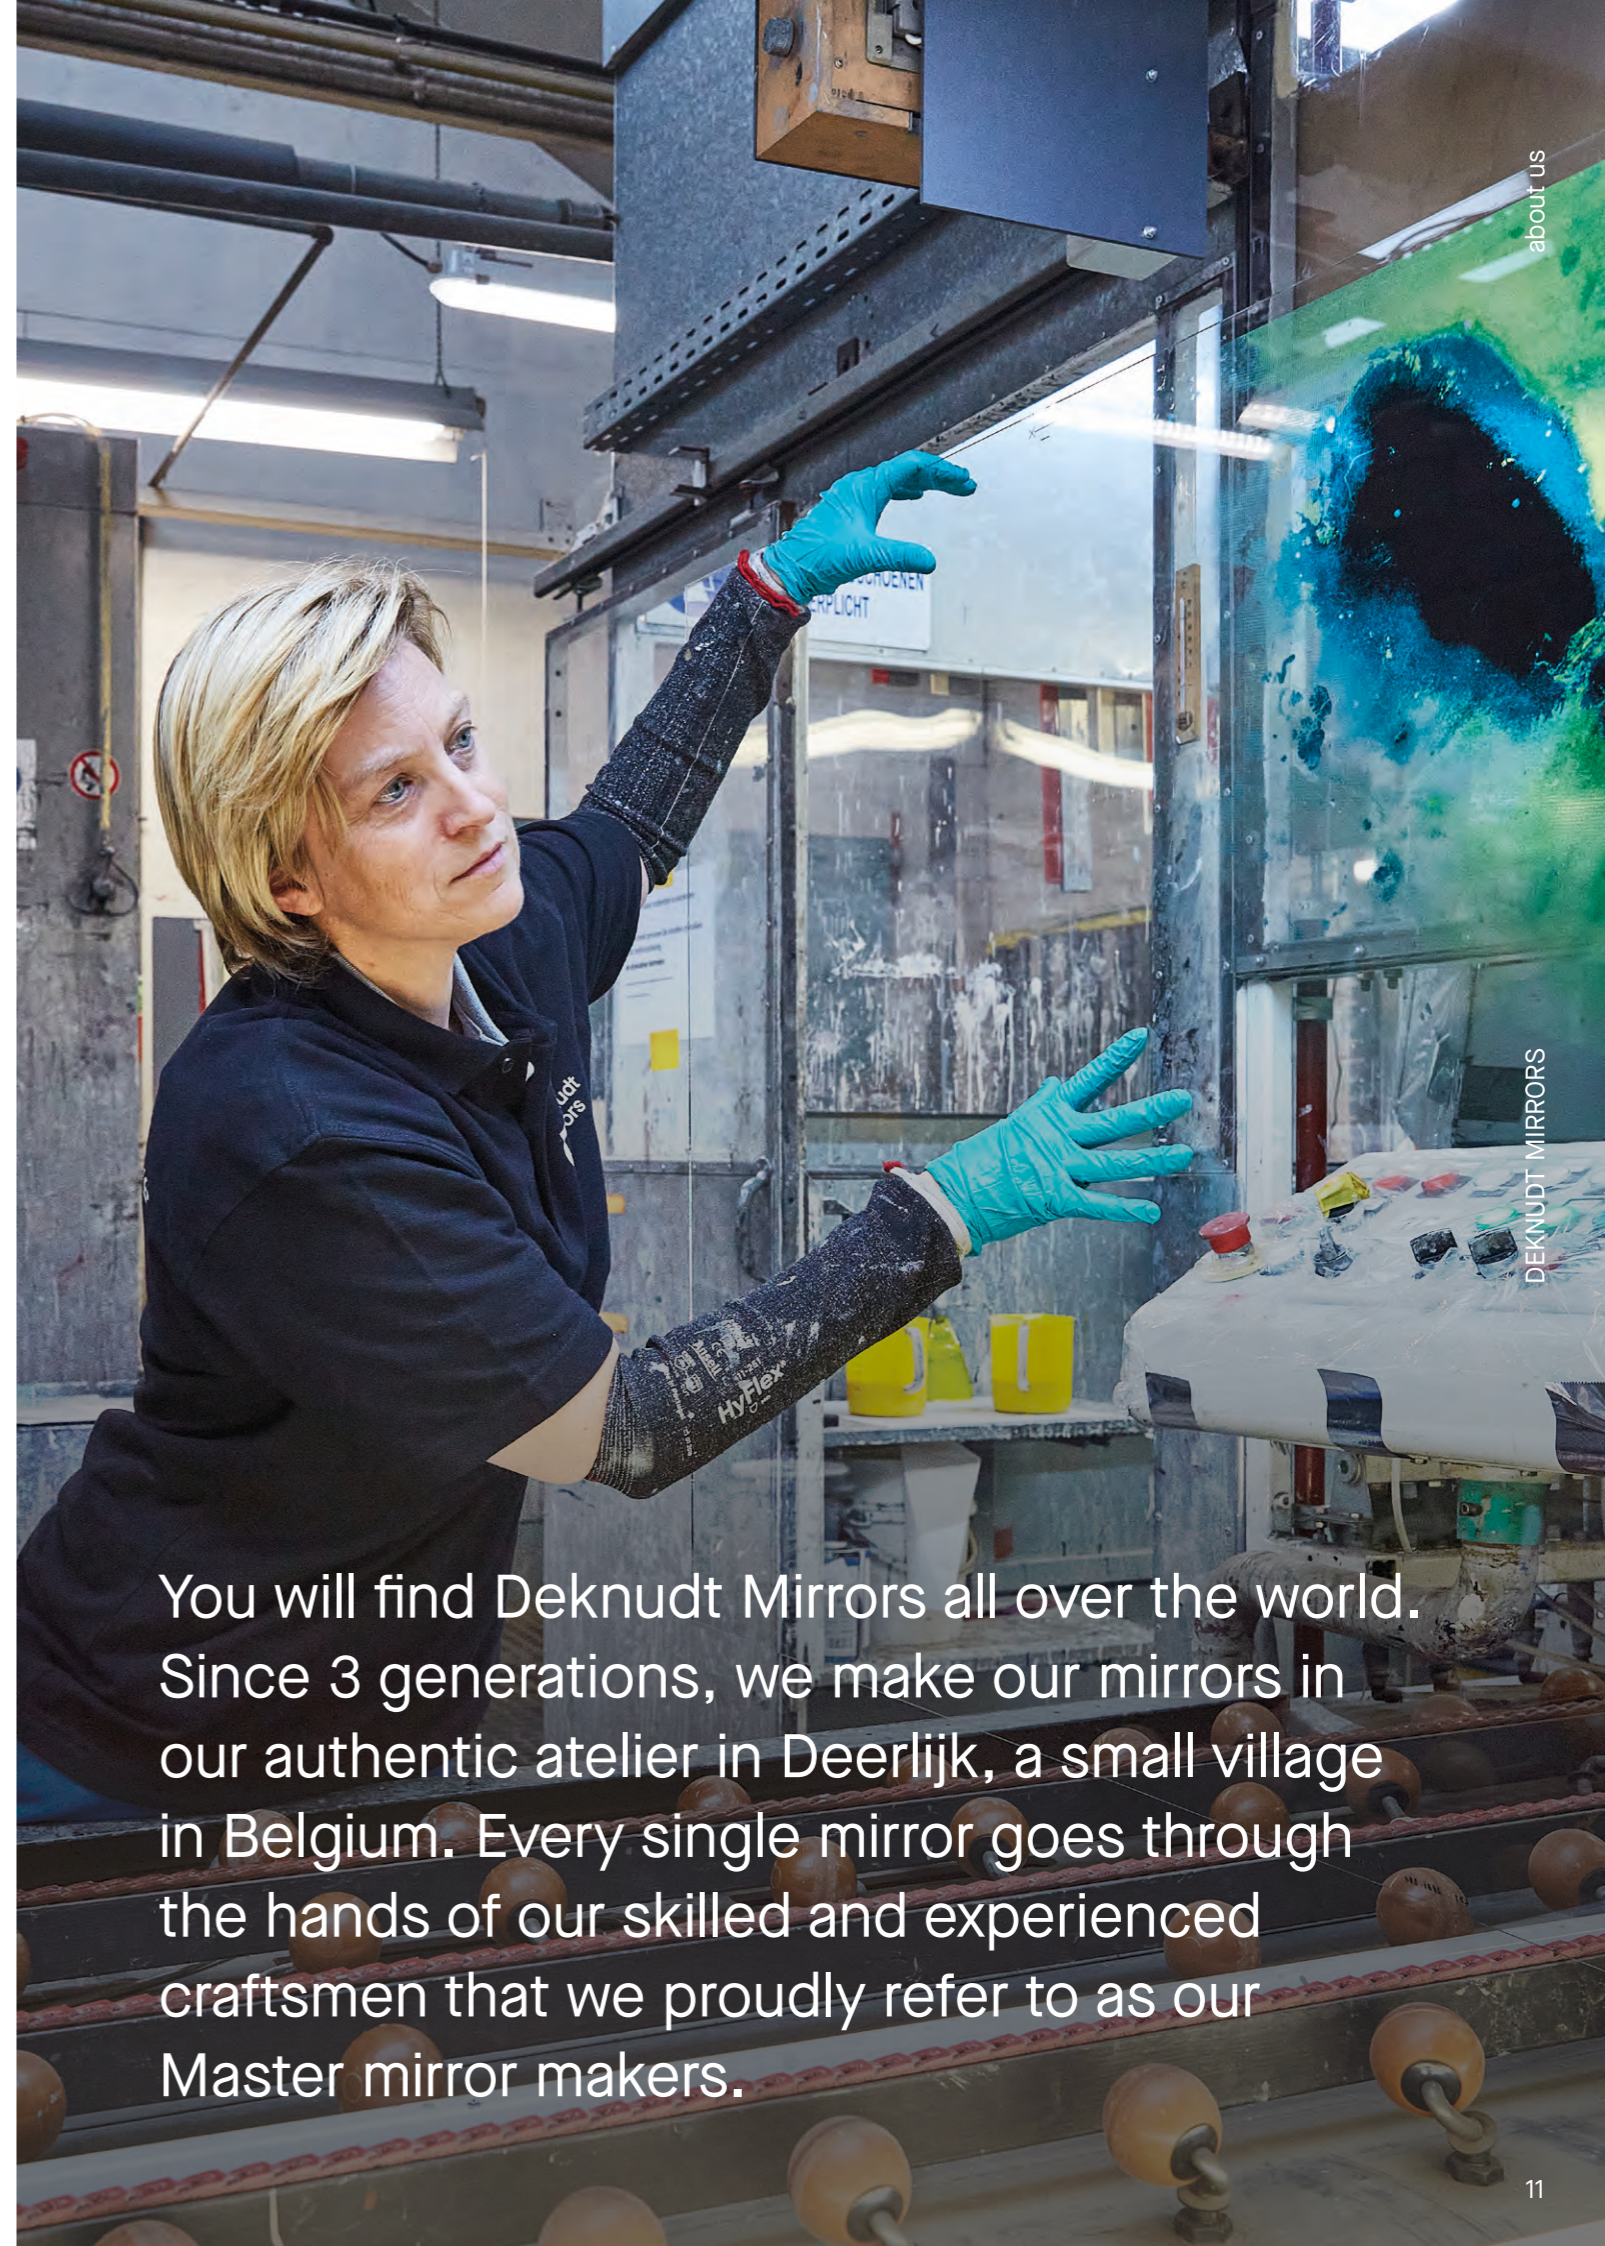

Master mirror makers

You will find Deknuidt Mirrors all over the world. Since 3 generations, we make our mirrors in our authentic atelier in Deerlijk, a small village in Belgium. Every single mirror goes through the hands of our skilled and experienced craftsmen that we proudly refer to as our Master mirror makers.