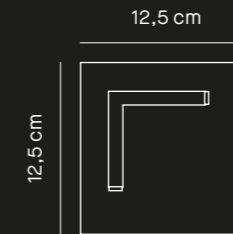

Metal plate