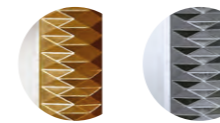

Nick L

Designed by
Annemie Vanzielegem

mirrored glass + synthetic frame
+ hand applied metal leaf

Gold Silver