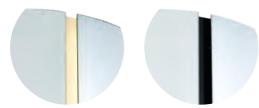

Light Black