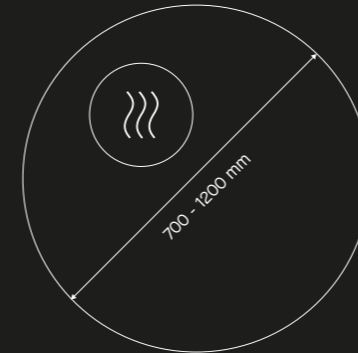

## Brio IP 44

p. 106  
Designed by  
Deknudt mirrors

mirrored glass  
+ waterproof  
indirect led light

**Brio IP 44**  
2859.257

**Brio**  
see p.140

**CUSTOM MADE**  
from 25 pieces

82 × 4 × 82 cm — 10 kg  
Power consumption — 16 Watt  
With heating mat — 46 Watt