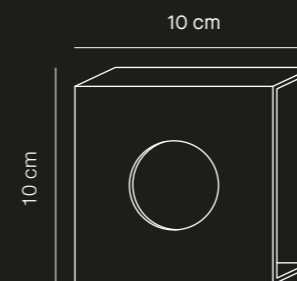

Metal profile