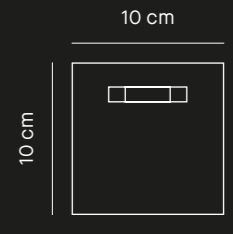

Hinged hanger