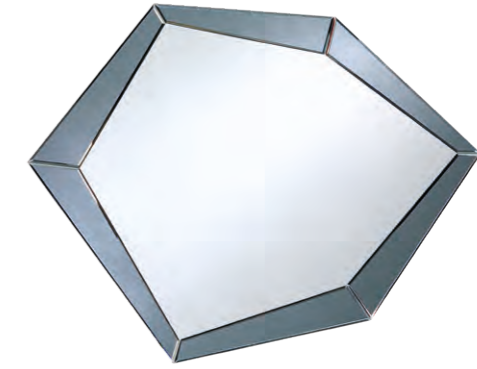

Polygon Grey

Designed by
Deknudt mirrors

grey and clear
mirrored glass

8062.APN
90 × 1,5 × 71 cm
6,7 kg